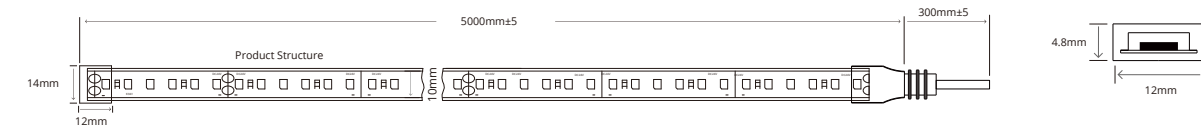

PHOTOMETRIC OF 1M STRIP

DIMENSIONAL DRAWING

LD-FR-SJT-XXX-XXXX-120D-10*4.4MM (HOLLOW)

Basic Parameters	
LED TYPE	2835
LEDs/M	120
CRI	>80
LM/W	100LM/W(4000K)
VOLTAGE	DC 12V /24V
CCT	3000K/4000K/6500
CUTTING	2.5cm/5cm
POWER/M	8W/12W
IP RATE	IP67

PHOTOMETRIC OF 1M STRIP

DIMENSIONAL DRAWING

LD-FR-SJT-XXX-XXXX-120D-12*4.8MM (HOLLOW)

Basic Parameters	
LED TYPE	2835
LEDs/M	120
CRI	>80
LM/W	100LM/W(4000K)
VOLTAGE	DC 12V /24V
CCT	2700K/3000K/4000K/5000K/6500K
CUTTING	2.5cm/5cm
POWER/M	8W/12W
IP RATE	IP67