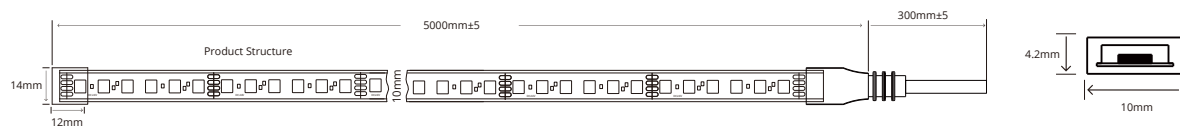

PHOTOMETRIC OF 1M STRIP

DIMENSIONAL DRAWING

LD-FR-SJT-XXX-XXXX-120D-13.8*4MM (HOLLOW)

Basic Parameters	
LED TYPE	2835
LEDs/M	120
CRI	>80
LM/W	100LM/W(4000K)
VOLTAGE	DC 12V /24V
CCT	2700K/3000K/4000K/5000K/6500K
CUTTING	2.5cm/5cm
POWER/M	8W/12W
IP RATE	IP67

PHOTOMETRIC OF 1M STRIP

DIMENSIONAL DRAWING

LD-FR-SJT-XXX-XXXX-RGB-60D-10*4.2MM (HOLLOW)

Basic Parameters	
LED TYPE	5050RGB
LEDs/M	60
CRI	/
LM/W	/
VOLTAGE	DC 12V /24V
CCT	RGB
CUTTING	5cm/10cm
POWER/M	8W/12W
IP RATE	IP67

PHOTOMETRIC OF 1M STRIP

DIMENSIONAL DRAWING

LD-FR-SJS-XXX-XXX-120D-12*4.8-IP67
Silicone And Fluorescent- Two In One Strip

Basic Parameters	
LED TYPE	2835
LEDs/M	120
CRI	>80
LM/W	100LM/W(4000K)
VOLTAGE	DC 12V /24V
CCT	2700K/3000K/4000K/5000K/6500K
CUTTING	2.5cm/5cm
POWER/M	8W/12W
IP RATE	IP67