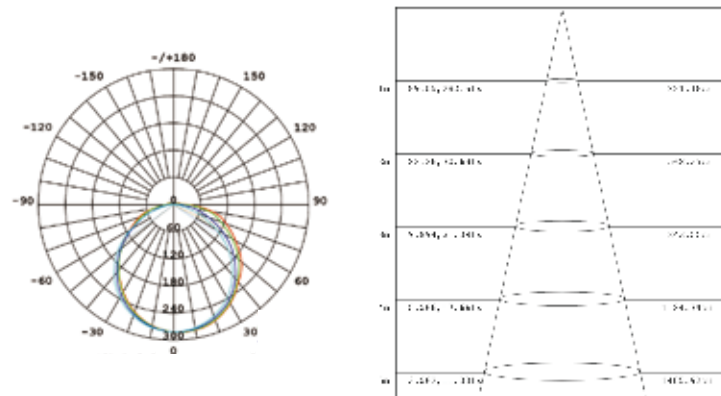

PHOTOMETRIC OF 1M STRIP