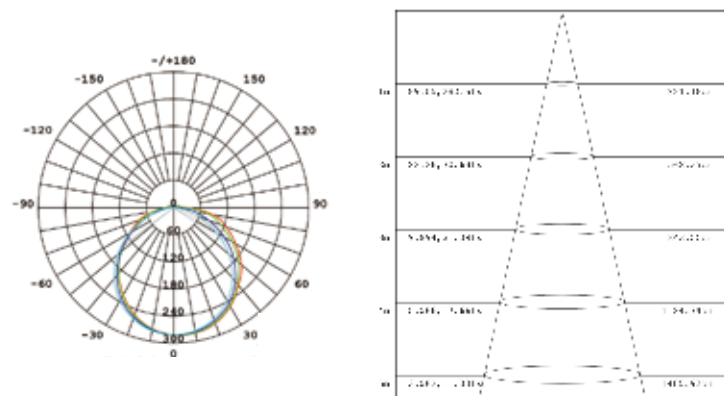

PHOTOMETRIC OF 1M STRIP