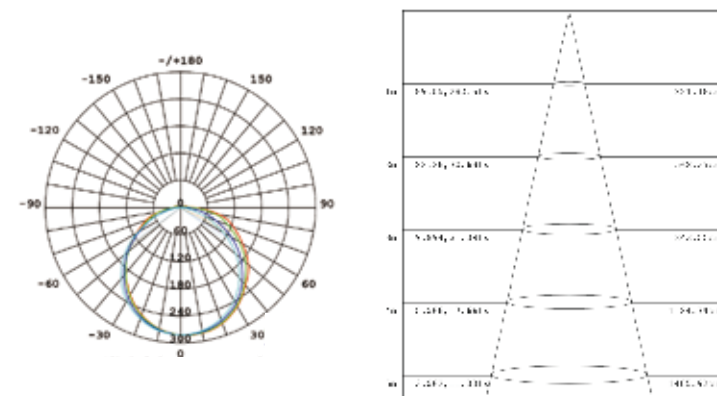

PHOTOMETRIC OF 1M STRIP