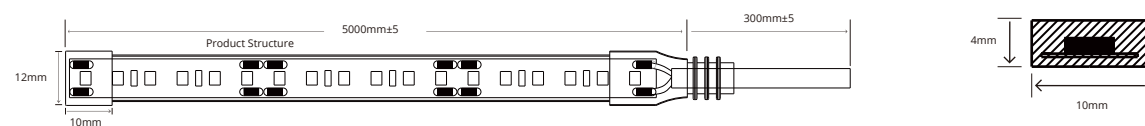

PHOTOMETRIC OF 1M STRIP

DIMENSIONAL DRAWING

LD-FR-SJT-XXX-XXXX-120D-10*4MM (SOLID) ARC-SHAPED

Basic Parameters	
LED TYPE	2835
LEDs/M	120
CRI	>80
LM/W	100LM/W(4000K)
VOLTAGE	DC 12V /24V
CCT	3000K/4000K/7000K
CUTTING	2.5cm/5cm
POWER/M	8W/12W
IP RATE	IP68

PHOTOMETRIC OF 1M STRIP

DIMENSIONAL DRAWING

LD-FR-SJT-XXX-XXXX-120D-10*4MM (SOLID)

Basic Parameters	
LED TYPE	2835
LEDs/M	120
CRI	>80
LM/W	100LM/w(4000K)
VOLTAGE	DC 12V /24V
CCT	3000K/4000K/7000K
CUTTING	2.5cm/5cm
POWER/M	8W/12W
IP RATE	IP68

PHOTOMETRIC OF 1M STRIP

DIMENSIONAL DRAWING

LD-FR-SJT-XXX-XXXX-120D-12*4.4MM (SOLID)

Basic Parameters	
LED TYPE	2835
LEDs/M	120
CRI	>80
LM/W	100LM/W(4000K)
VOLTAGE	DC 12V /24V
CCT	3000K/4000K/7000K
CUTTING	2.5cm/5cm
POWER/M	8W/12W
IP RATE	IP68

PHOTOMETRIC OF 1M STRIP

DIMENSIONAL DRAWING

LD-FR-SJT-XXX-XXXX-120D-10*4.4MM (HOLLOW)

Basic Parameters	
LED TYPE	2835
LEDs/M	120
CRI	>80
LM/W	100LM/W(4000K)
VOLTAGE	DC 12V /24V
CCT	3000K/4000K/6500
CUTTING	2.5cm/5cm
POWER/M	8W/12W
IP RATE	IP67