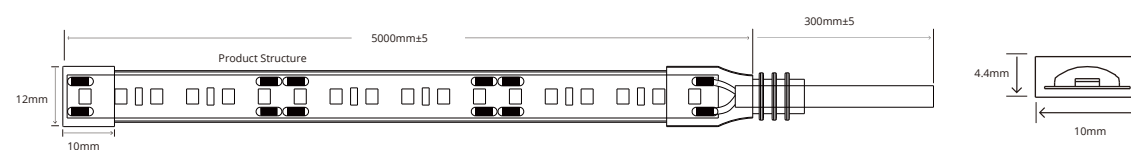

PHOTOMETRIC OF 1M STRIP

DIMENSIONAL DRAWING

LD-FR-SJT-XXX-XXXX-120D-12*4.4MM (SOLID)

Basic Parameters	
LED TYPE	2835
LEDs/M	120
CRI	>80
LM/W	100LM/W(4000K)
VOLTAGE	DC 12V /24V
CCT	3000K/4000K/7000K
CUTTING	2.5cm/5cm
POWER/M	8W/12W
IP RATE	IP68

PHOTOMETRIC OF 1M STRIP

DIMENSIONAL DRAWING

LD-FR-SJT-XXX-XXXX-120D-10*4.4MM (HOLLOW)

Basic Parameters	
LED TYPE	2835
LEDs/M	120
CRI	>80
LM/W	100LM/W(4000K)
VOLTAGE	DC 12V /24V
CCT	3000K/4000K/6500
CUTTING	2.5cm/5cm
POWER/M	8W/12W
IP RATE	IP67

PHOTOMETRIC OF 1M STRIP

DIMENSIONAL DRAWING

LD-FR-SJT-XXX-XXXX-120D-12*4.8MM (HOLLOW)

Basic Parameters	
LED TYPE	2835
LEDs/M	120
CRI	>80
LM/W	100LM/W(4000K)
VOLTAGE	DC 12V /24V
CCT	2700K/3000K/4000K/5000K/6500K
CUTTING	2.5cm/5cm
POWER/M	8W/12W
IP RATE	IP67