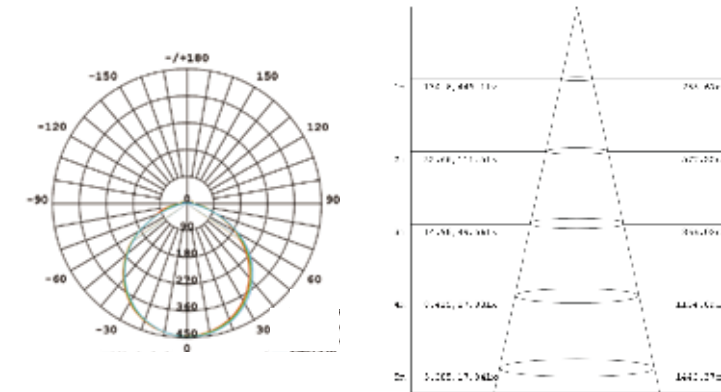

PHOTOMETRIC OF 1M STRIP