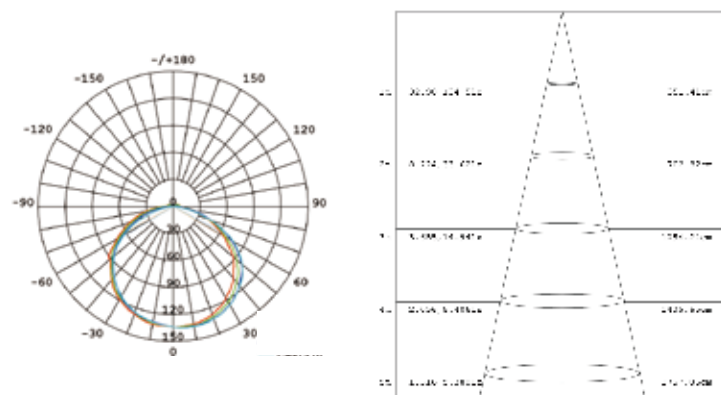

PHOTOMETRIC OF 1M STRIP

DIMENSIONAL DRAWING

LD-FR-SJT-XXX-XXXX-RGB-60D-10*4.2MM (HOLLOW)

Basic Parameters	
LED TYPE	5050RGB
LEDs/M	60
CRI	/
LM/W	/
VOLTAGE	DC 12V /24V
CCT	RGB
CUTTING	5cm/10cm
POWER/M	8W/12W
IP RATE	IP67

PHOTOMETRIC OF 1M STRIP

DIMENSIONAL DRAWING

LD-FR-SJS-XXX-XXX-120D-12*4.8-IP67
Silicone And Fluorescent- Two In One Strip

Basic Parameters	
LED TYPE	2835
LEDs/M	120
CRI	>80
LM/W	100LM/W(4000K)
VOLTAGE	DC 12V /24V
CCT	2700K/3000K/4000K/5000K/6500K
CUTTING	2.5cm/5cm
POWER/M	8W/12W
IP RATE	IP67