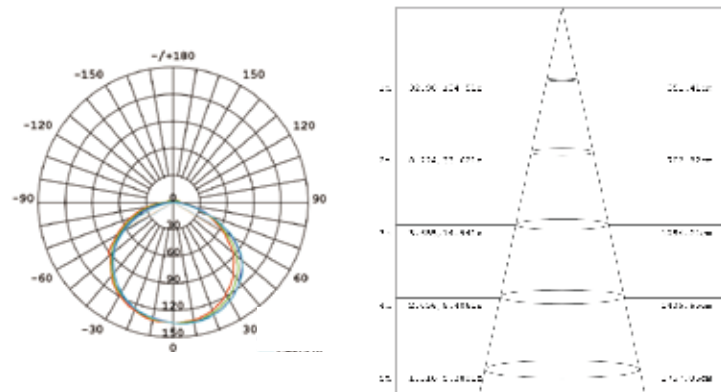

PHOTOMETRIC OF 1M STRIP