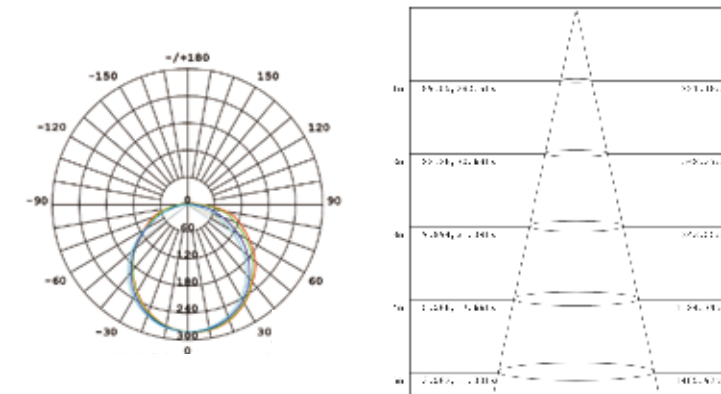

PHOTOMETRIC OF 1M STRIP