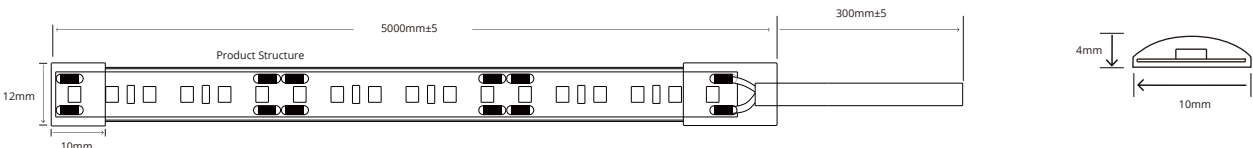

PHOTOMETRIC OF 1M STRIP

DIMENSIONAL DRAWING

LD-FR-SJT-XXX-XXXX-120D-10*4MM (SOLID) ARC-SHAPED

Basic Parameters	
LED TYPE	2835
LEDs/M	120
CRI	>80
LM/W	100LM/W(4000K)
VOLTAGE	DC 12V /24V
CCT	3000K/4000K/7000K
CUTTING	2.5cm/5cm
POWER/M	8W/12W
IP RATE	IP68

PHOTOMETRIC OF 1M STRIP

DIMENSIONAL DRAWING

LD-FR-SJT-XXX-XXXX-120D-10*4MM (SOLID)

Basic Parameters	
LED TYPE	2835
LEDs/M	120
CRI	>80
LM/W	100LM/w(4000K)
VOLTAGE	DC 12V /24V
CCT	3000K/4000K/7000K
CUTTING	2.5cm/5cm
POWER/M	8W/12W
IP RATE	IP68

PHOTOMETRIC OF 1M STRIP

DIMENSIONAL DRAWING

LD-FR-SJT-XXX-XXXX-120D-12*4.4MM (SOLID)

Basic Parameters	
LED TYPE	2835
LEDs/M	120
CRI	>80
LM/W	100LM/W(4000K)
VOLTAGE	DC 12V /24V
CCT	3000K/4000K/7000K
CUTTING	2.5cm/5cm
POWER/M	8W/12W
IP RATE	IP68