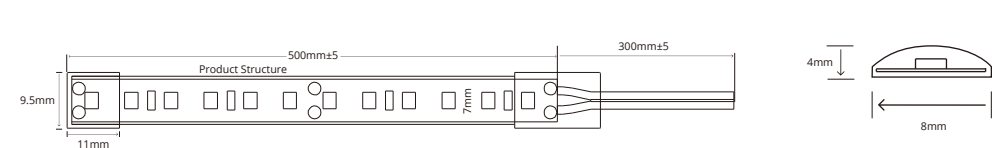

LD-FR-SJT-XXX-XXXX-120D-8*4MM (SOLID) ARC-SHAPED

Basic Parameters	
LED TYPE	2835
LEDs/M	120
CRI	>80
LM/W	100LM/W(4000K)
VOLTAGE	DC 12V /24V
CCT	3000K/4000K/7000K
CUTTING	2.5cm/5cm
POWER/M	8W/12W
IP RATE	IP68

PHOTOMETRIC OF 1M STRIP

DIMENSIONAL DRAWING

LD-FR-SJT-XXX-XXXX-120D-10*4MM (SOLID) ARC-SHAPED

Basic Parameters	
LED TYPE	2835
LEDs/M	120
CRI	>80
LM/W	100LM/W(4000K)
VOLTAGE	DC 12V /24V
CCT	3000K/4000K/7000K
CUTTING	2.5cm/5cm
POWER/M	8W/12W
IP RATE	IP68

PHOTOMETRIC OF 1M STRIP

DIMENSIONAL DRAWING

LD-FR-SJT-XXX-XXXX-120D-10*4MM (SOLID)

Basic Parameters	
LED TYPE	2835
LEDs/M	120
CRI	>80
LM/W	100LM/w(4000K)
VOLTAGE	DC 12V /24V
CCT	3000K/4000K/7000K
CUTTING	2.5cm/5cm
POWER/M	8W/12W
IP RATE	IP68

PHOTOMETRIC OF 1M STRIP

DIMENSIONAL DRAWING

LD-FR-SJT-XXX-XXXX-120D-12*4.4MM (SOLID)

Basic Parameters	
LED TYPE	2835
LEDs/M	120
CRI	>80
LM/W	100LM/W(4000K)
VOLTAGE	DC 12V /24V
CCT	3000K/4000K/7000K
CUTTING	2.5cm/5cm
POWER/M	8W/12W
IP RATE	IP68