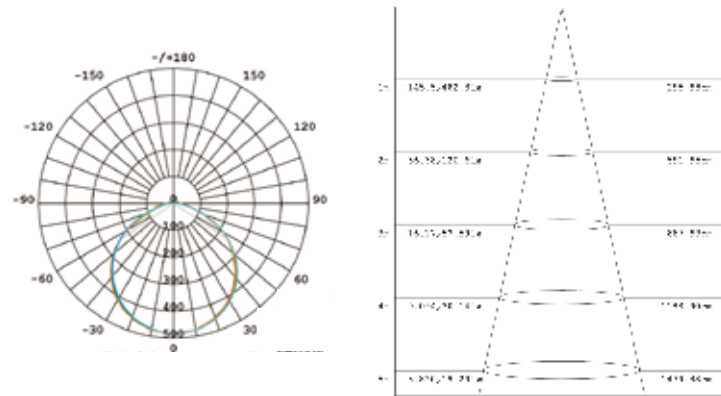

PHOTOMETRIC OF 1M STRIP