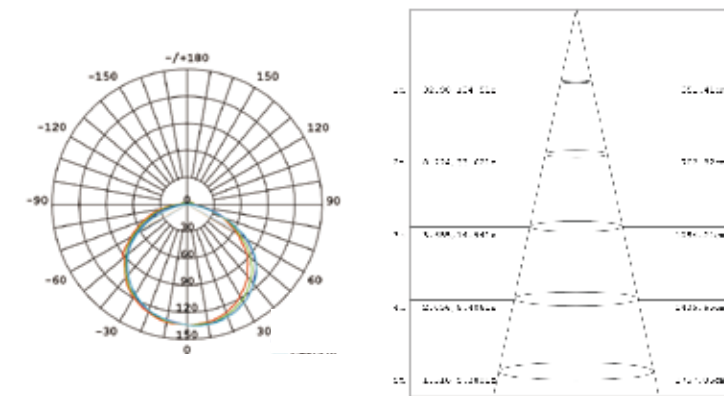

PHOTOMETRIC OF 1M STRIP