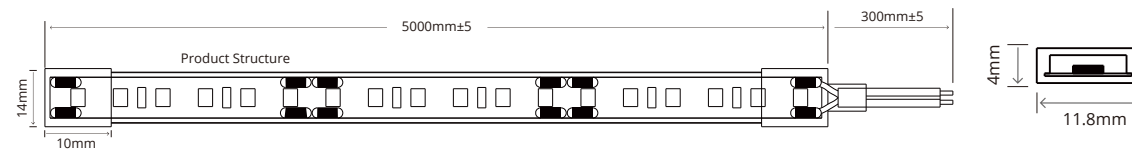

PHOTOMETRIC OF 1M STRIP

DIMENSIONAL DRAWING

LD-FR-SJT-XXX-XXXX-120D-10*3.8MM (HOLLOW)

Basic Parameters	
LED TYPE	2835
LEDs/M	120
CRI	>80
LM/W	100LM/w(4000K)
VOLTAGE	DC 12V /24V
CCT	2700K/3000K/4000K/5000K/6500K
CUTTING	2.5cm/5cm
POWER/M	8W/12W
IP RATE	IP67

PHOTOMETRIC OF 1M STRIP

DIMENSIONAL DRAWING

LD-FR-SJT-XXX-XXXX-120D-11.8*4MM (HOLLOW)

Basic Parameters	
LED TYPE	2835
LEDs/M	120
CRI	>80
LM/W	100LM/W(4000K)
VOLTAGE	DC 12V /24V
CCT	2700K/3000K/4000K/5000K/6500K
CUTTING	2.5cm/5cm
POWER/M	8W/12W
IP RATE	IP67

PHOTOMETRIC OF 1M STRIP

DIMENSIONAL DRAWING

LD-FR-SJT-XXX-XXXX-120D-13.8*4MM (HOLLOW)

Basic Parameters	
LED TYPE	2835
LEDs/M	120
CRI	>80
LM/W	100LM/W(4000K)
VOLTAGE	DC 12V /24V
CCT	2700K/3000K/4000K/5000K/6500K
CUTTING	2.5cm/5cm
POWER/M	8W/12W
IP RATE	IP67