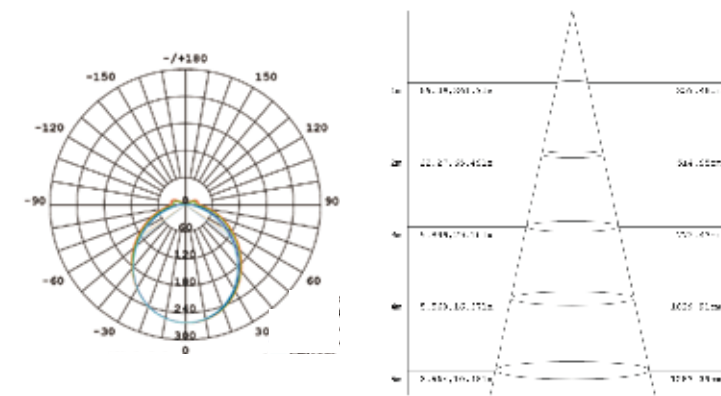

PHOTOMETRIC OF 1M STRIP