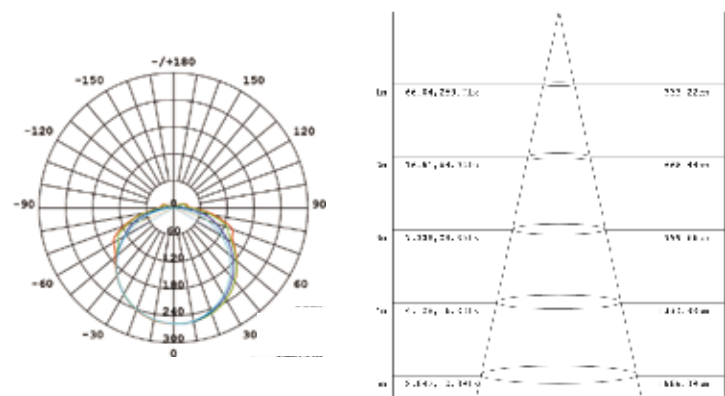

LD-FR-SJT-XXX-XXXX-120D-8*4MM (SOLID) ARC-SHAPED

Basic Parameters	
LED TYPE	2835
LEDs/M	120
CRI	>80
LM/W	100LM/W(4000K)
VOLTAGE	DC 12V /24V
CCT	3000K/4000K/7000K
CUTTING	2.5cm/5cm
POWER/M	8W/12W
IP RATE	IP68

PHOTOMETRIC OF 1M STRIP

DIMENSIONAL DRAWING

LD-FR-SJT-XXX-XXXX-120D-10*4MM (SOLID) ARC-SHAPED

Basic Parameters	
LED TYPE	2835
LEDs/M	120
CRI	>80
LM/W	100LM/W(4000K)
VOLTAGE	DC 12V /24V
CCT	3000K/4000K/7000K
CUTTING	2.5cm/5cm
POWER/M	8W/12W
IP RATE	IP68