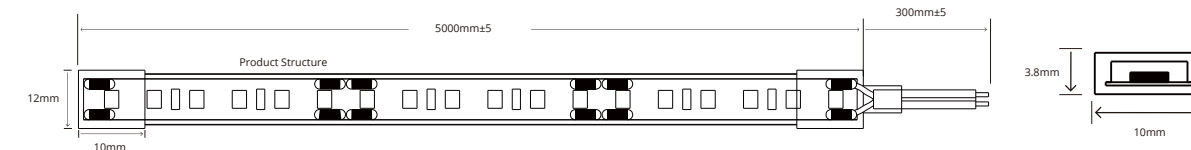

PHOTOMETRIC OF 1M STRIP

DIMENSIONAL DRAWING

LD-FR-SJT-XXX-RGB-60D-12*4.8MM (HOLLOW)

Basic Parameters	
LED TYPE	2835RGB
LEDs/M	60
CRI	/
LM/W	/
VOLTAGE	DC 12V /24V
CCT	RGB
CUTTING	5cm/10cm
POWER/M	8W/12W
IP RATE	IP67

PHOTOMETRIC OF 1M STRIP

DIMENSIONAL DRAWING

LD-FR-SJT-XXX-XXXX-120D-10*3.8MM (HOLLOW)

Basic Parameters	
LED TYPE	2835
LEDs/M	120
CRI	>80
LM/W	100LM/w(4000K)
VOLTAGE	DC 12V /24V
CCT	2700K/3000K/4000K/5000K/6500K
CUTTING	2.5cm/5cm
POWER/M	8W/12W
IP RATE	IP67

PHOTOMETRIC OF 1M STRIP

DIMENSIONAL DRAWING

LD-FR-SJT-XXX-XXXX-120D-11.8*4MM (HOLLOW)

Basic Parameters	
LED TYPE	2835
LEDs/M	120
CRI	>80
LM/W	100LM/W(4000K)
VOLTAGE	DC 12V /24V
CCT	2700K/3000K/4000K/5000K/6500K
CUTTING	2.5cm/5cm
POWER/M	8W/12W
IP RATE	IP67

PHOTOMETRIC OF 1M STRIP

DIMENSIONAL DRAWING

LD-FR-SJT-XXX-XXXX-120D-13.8*4MM (HOLLOW)

Basic Parameters	
LED TYPE	2835
LEDs/M	120
CRI	>80
LM/W	100LM/W(4000K)
VOLTAGE	DC 12V /24V
CCT	2700K/3000K/4000K/5000K/6500K
CUTTING	2.5cm/5cm
POWER/M	8W/12W
IP RATE	IP67