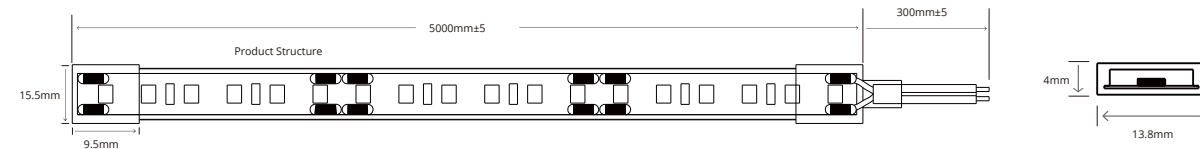

PHOTOMETRIC OF 1M STRIP

DIMENSIONAL DRAWING

LD-FR-SJT-XXX-XXXX-120D-11.8*4MM (HOLLOW)

Basic Parameters	
LED TYPE	2835
LEDs/M	120
CRI	>80
LM/W	100LM/W(4000K)
VOLTAGE	DC 12V /24V
CCT	2700K/3000K/4000K/5000K/6500K
CUTTING	2.5cm/5cm
POWER/M	8W/12W
IP RATE	IP67

PHOTOMETRIC OF 1M STRIP

DIMENSIONAL DRAWING

LD-FR-SJT-XXX-XXXX-120D-13.8*4MM (HOLLOW)

Basic Parameters	
LED TYPE	2835
LEDs/M	120
CRI	>80
LM/W	100LM/W(4000K)
VOLTAGE	DC 12V /24V
CCT	2700K/3000K/4000K/5000K/6500K
CUTTING	2.5cm/5cm
POWER/M	8W/12W
IP RATE	IP67

PHOTOMETRIC OF 1M STRIP

DIMENSIONAL DRAWING

LD-FR-SJT-XXX-XXXX-RGB-60D-10*4.2MM (HOLLOW)

Basic Parameters	
LED TYPE	5050RGB
LEDs/M	60
CRI	/
LM/W	/
VOLTAGE	DC 12V /24V
CCT	RGB
CUTTING	5cm/10cm
POWER/M	8W/12W
IP RATE	IP67

PHOTOMETRIC OF 1M STRIP

DIMENSIONAL DRAWING

LD-FR-SJS-XXX-XXX-120D-12*4.8-IP67
Silicone And Fluorescent- Two In One Strip

Basic Parameters	
LED TYPE	2835
LEDs/M	120
CRI	>80
LM/W	100LM/W(4000K)
VOLTAGE	DC 12V /24V
CCT	2700K/3000K/4000K/5000K/6500K
CUTTING	2.5cm/5cm
POWER/M	8W/12W
IP RATE	IP67