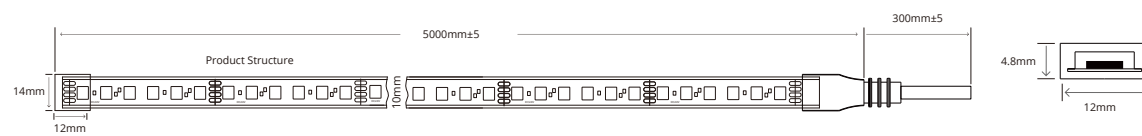

PHOTOMETRIC OF 1M STRIP

DIMENSIONAL DRAWING

LD-FR-SJT-XXX-RGB-60D-12*4.8MM (HOLLOW)

Basic Parameters	
LED TYPE	5050RGB
LEDs/M	60
CRI	/
LM/W	/
VOLTAGE	DC 12V /24V
CCT	RGB
CUTTING	5cm/10cm
POWER/M	8W/12W
IP RATE	IP67

PHOTOMETRIC OF 1M STRIP

DIMENSIONAL DRAWING

LD-FR-SJT-XXX-RGB-60D-12*4.8MM (HOLLOW)

Basic Parameters	
LED TYPE	2835RGB
LEDs/M	60
CRI	/
LM/W	/
VOLTAGE	DC 12V /24V
CCT	RGB
CUTTING	5cm/10cm
POWER/M	8W/12W
IP RATE	IP67

PHOTOMETRIC OF 1M STRIP

DIMENSIONAL DRAWING

LD-FR-SJT-XXX-XXXX-120D-10*3.8MM (HOLLOW)

Basic Parameters	
LED TYPE	2835
LEDs/M	120
CRI	>80
LM/W	100LM/w(4000K)
VOLTAGE	DC 12V /24V
CCT	2700K/3000K/4000K/5000K/6500K
CUTTING	2.5cm/5cm
POWER/M	8W/12W
IP RATE	IP67