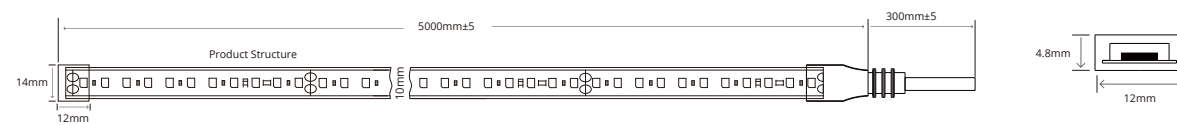

PHOTOMETRIC OF 1M STRIP

DIMENSIONAL DRAWING

LD-FR-SJT-AC230V-XXXX-120D-12*4.8MM (HOLLOW)

Basic Parameters	
LED TYPE	2835
LEDs/M	120
CRI	>80
LM/W	100LM/W(4000K)
VOLTAGE	AC 230V
CCT	2700K/3000K/4000K/5000K/6500K
CUTTING	100MM
POWER/M	15.5W
IP RATE	IP67

PHOTOMETRIC OF 1M STRIP

DIMENSIONAL DRAWING

LD-FR-SJT-AC230V-XXXX-110D-12*4.8MM (HOLLOW)

Basic Parameters	
LED TYPE	2835
LEDs/M	110
CRI	>80
LM/W	92LM/w(4000K)
VOLTAGE	AC 230V
CCT	2700K/3000K/4000K/5000K/6500K
CUTTING	100MM
POWER/M	12W
IP RATE	IP67

PHOTOMETRIC OF 1M STRIP

DIMENSIONAL DRAWING

LD-FR-SJT-XXX-RGB-60D-12*4.8MM (HOLLOW)

Basic Parameters	
LED TYPE	5050RGB
LEDs/M	60
CRI	/
LM/W	/
VOLTAGE	DC 12V /24V
CCT	RGB
CUTTING	5cm/10cm
POWER/M	8W/12W
IP RATE	IP67