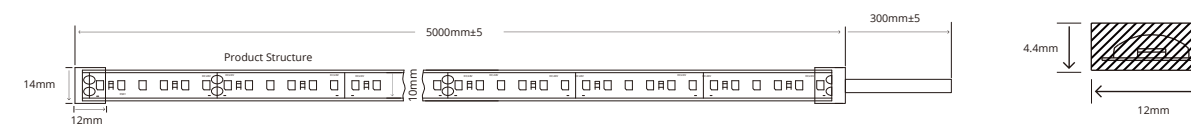

PHOTOMETRIC OF 1M STRIP

DIMENSIONAL DRAWING

LD-FR-SJT-XXX-XXXX-120D-10*4MM (SOLID)

Basic Parameters	
LED TYPE	2835
LEDs/M	120
CRI	>80
LM/W	100LM/w(4000K)
VOLTAGE	DC 12V /24V
CCT	3000K/4000K/7000K
CUTTING	2.5cm/5cm
POWER/M	8W/12W
IP RATE	IP68

PHOTOMETRIC OF 1M STRIP

DIMENSIONAL DRAWING

LD-FR-SJT-XXX-XXXX-120D-12*4.4MM (SOLID)

Basic Parameters	
LED TYPE	2835
LEDs/M	120
CRI	>80
LM/W	100LM/W(4000K)
VOLTAGE	DC 12V /24V
CCT	3000K/4000K/7000K
CUTTING	2.5cm/5cm
POWER/M	8W/12W
IP RATE	IP68

PHOTOMETRIC OF 1M STRIP

DIMENSIONAL DRAWING

LD-FR-SJT-XXX-XXXX-120D-10*4.4MM (HOLLOW)

Basic Parameters	
LED TYPE	2835
LEDs/M	120
CRI	>80
LM/W	100LM/W(4000K)
VOLTAGE	DC 12V /24V
CCT	3000K/4000K/6500
CUTTING	2.5cm/5cm
POWER/M	8W/12W
IP RATE	IP67

PHOTOMETRIC OF 1M STRIP

DIMENSIONAL DRAWING

LD-FR-SJT-XXX-XXXX-120D-12*4.8MM (HOLLOW)

Basic Parameters	
LED TYPE	2835
LEDs/M	120
CRI	>80
LM/W	100LM/W(4000K)
VOLTAGE	DC 12V /24V
CCT	2700K/3000K/4000K/5000K/6500K
CUTTING	2.5cm/5cm
POWER/M	8W/12W
IP RATE	IP67