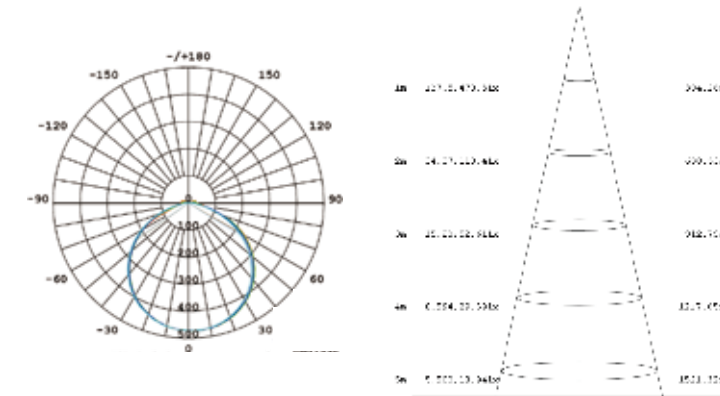

PHOTOMETRIC OF 1M STRIP

DIMENSIONAL DRAWING

LD-FR-SJT-XXX-XXXX-120D-13.8*4MM (HOLLOW)

Basic Parameters	
LED TYPE	2835
LEDs/M	120
CRI	>80
LM/W	100LM/W(4000K)
VOLTAGE	DC 12V /24V
CCT	2700K/3000K/4000K/5000K/6500K
CUTTING	2.5cm/5cm
POWER/M	8W/12W
IP RATE	IP67

PHOTOMETRIC OF 1M STRIP

DIMENSIONAL DRAWING

LD-FR-SJT-XXX-XXXX-RGB-60D-10*4.2MM (HOLLOW)

Basic Parameters	
LED TYPE	5050RGB
LEDs/M	60
CRI	/
LM/W	/
VOLTAGE	DC 12V /24V
CCT	RGB
CUTTING	5cm/10cm
POWER/M	8W/12W
IP RATE	IP67