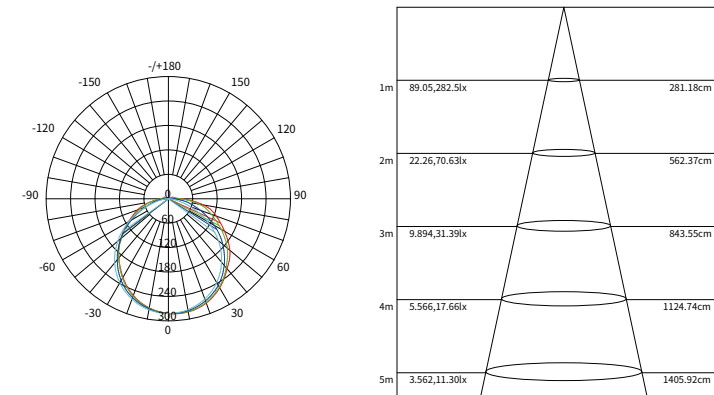

PHOTOMETRIC OF 1M STRIP

DIMENSIONAL DRAWING

LD-FR-SJT-XXX-XXXX-RGB-60D-10*4.2MM (HOLLOW)

Basic Parameters	
LED TYPE	5050RGB
LEDs/M	60
CRI	/
LM/W	/
VOLTAGE	DC 12V /24V
CCT	RGB
CUTTING	5cm/10cm
POWER/M	8W/12W
IP RATE	IP67

PHOTOMETRIC OF 1M STRIP

DIMENSIONAL DRAWING

LD-FR-SJS-XXX-XXX-120D-12*4.8-IP67
Silicone And Fluorescent- Two In One Strip

Basic Parameters	
LED TYPE	2835
LEDs/M	120
CRI	>80
LM/W	100LM/W(4000K)
VOLTAGE	DC 12V /24V
CCT	2700K/3000K/4000K/5000K/6500K
CUTTING	2.5cm/5cm
POWER/M	8W/12W
IP RATE	IP67

PHOTOMETRIC OF 1M STRIP

DIMENSIONAL DRAWING