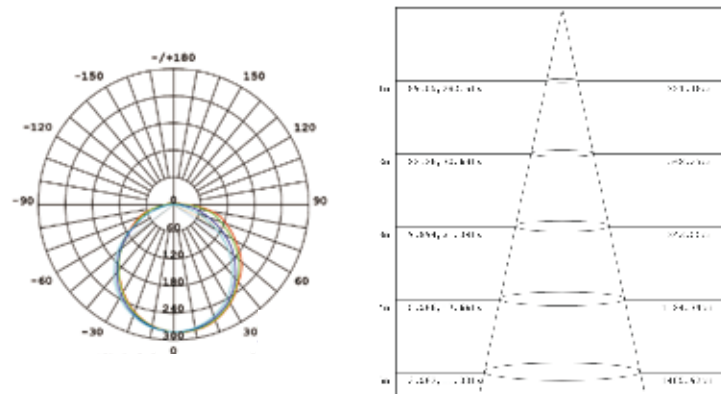

PHOTOMETRIC OF 1M STRIP