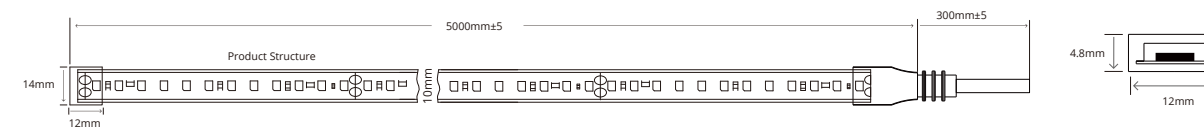

PHOTOMETRIC OF 1M STRIP

DIMENSIONAL DRAWING

LD-FR-SJT-XXX-XXXX-120D-12*4.8MM (HOLLOW)

Basic Parameters	
LED TYPE	2835
LEDs/M	120
CRI	>80
LM/W	100LM/W(4000K)
VOLTAGE	DC 12V /24V
CCT	2700K/3000K/4000K/5000K/6500K
CUTTING	2.5cm/5cm
POWER/M	8W/12W
IP RATE	IP67

PHOTOMETRIC OF 1M STRIP

DIMENSIONAL DRAWING

LD-FR-SJT-AC230V-XXXX-120D-12*4.8MM (HOLLOW)

Basic Parameters	
LED TYPE	2835
LEDs/M	120
CRI	>80
LM/W	100LM/W(4000K)
VOLTAGE	AC 230V
CCT	2700K/3000K/4000K/5000K/6500K
CUTTING	100MM
POWER/M	15.5W
IP RATE	IP67

PHOTOMETRIC OF 1M STRIP

DIMENSIONAL DRAWING

LD-FR-SJT-AC230V-XXXX-110D-12*4.8MM (HOLLOW)

Basic Parameters	
LED TYPE	2835
LEDs/M	110
CRI	>80
LM/W	92LM/w(4000K)
VOLTAGE	AC 230V
CCT	2700K/3000K/4000K/5000K/6500K
CUTTING	100MM
POWER/M	12W
IP RATE	IP67

PHOTOMETRIC OF 1M STRIP

DIMENSIONAL DRAWING

LD-FR-SJT-XXX-RGB-60D-12*4.8MM (HOLLOW)

Basic Parameters	
LED TYPE	5050RGB
LEDs/M	60
CRI	/
LM/W	/
VOLTAGE	DC 12V /24V
CCT	RGB
CUTTING	5cm/10cm
POWER/M	8W/12W
IP RATE	IP67