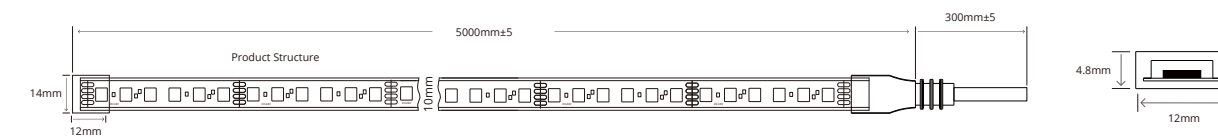

PHOTOMETRIC OF 1M STRIP

DIMENSIONAL DRAWING

LD-FR-SJT-XXX-RGB-60D-12*4.8MM (HOLLOW)

Basic Parameters	
LED TYPE	5050RGB
LEDs/M	60
CRI	/
LM/W	/
VOLTAGE	DC 12V /24V
CCT	RGB
CUTTING	5cm/10cm
POWER/M	8W/12W
IP RATE	IP67

PHOTOMETRIC OF 1M STRIP

DIMENSIONAL DRAWING

LD-FR-SJT-XXX-RGB-60D-12*4.8MM (HOLLOW)

Basic Parameters	
LED TYPE	2835RGB
LEDs/M	60
CRI	/
LM/W	/
VOLTAGE	DC 12V /24V
CCT	RGB
CUTTING	5cm/10cm
POWER/M	8W/12W
IP RATE	IP67