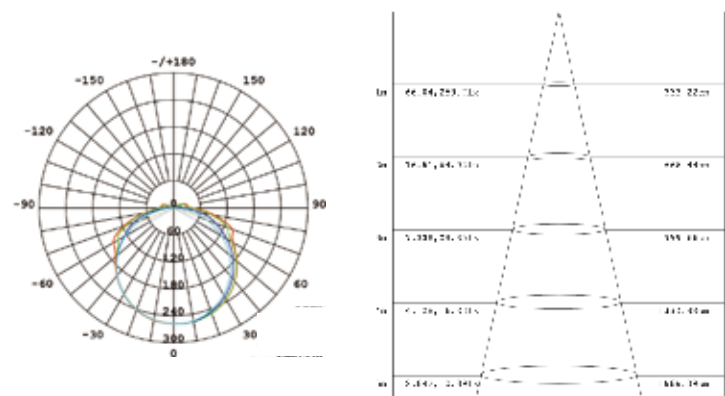

PHOTOMETRIC OF 1M STRIP

DIMENSIONAL DRAWING

LD-FR-SJT-XXX-XXXX-120D-10*4MM (SOLID) ARC-SHAPED

Basic Parameters	
LED TYPE	2835
LEDs/M	120
CRI	>80
LM/W	100LM/W(4000K)
VOLTAGE	DC 12V /24V
CCT	3000K/4000K/7000K
CUTTING	2.5cm/5cm
POWER/M	8W/12W
IP RATE	IP68

PHOTOMETRIC OF 1M STRIP

DIMENSIONAL DRAWING

LD-FR-SJT-XXX-XXXX-120D-10*4MM (SOLID)

Basic Parameters	
LED TYPE	2835
LEDs/M	120
CRI	>80
LM/W	100LM/w(4000K)
VOLTAGE	DC 12V /24V
CCT	3000K/4000K/7000K
CUTTING	2.5cm/5cm
POWER/M	8W/12W
IP RATE	IP68