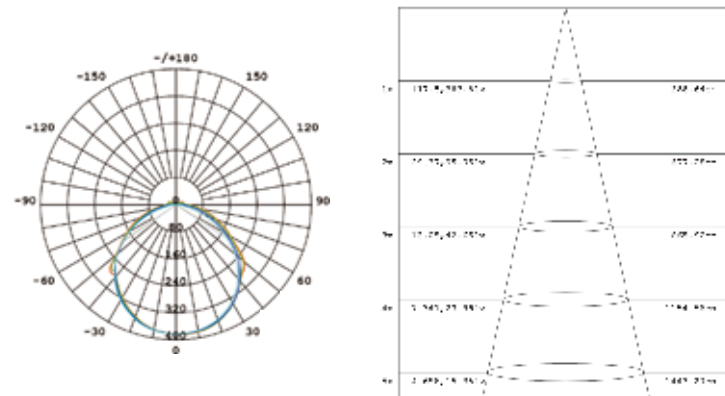

PHOTOMETRIC OF 1M STRIP